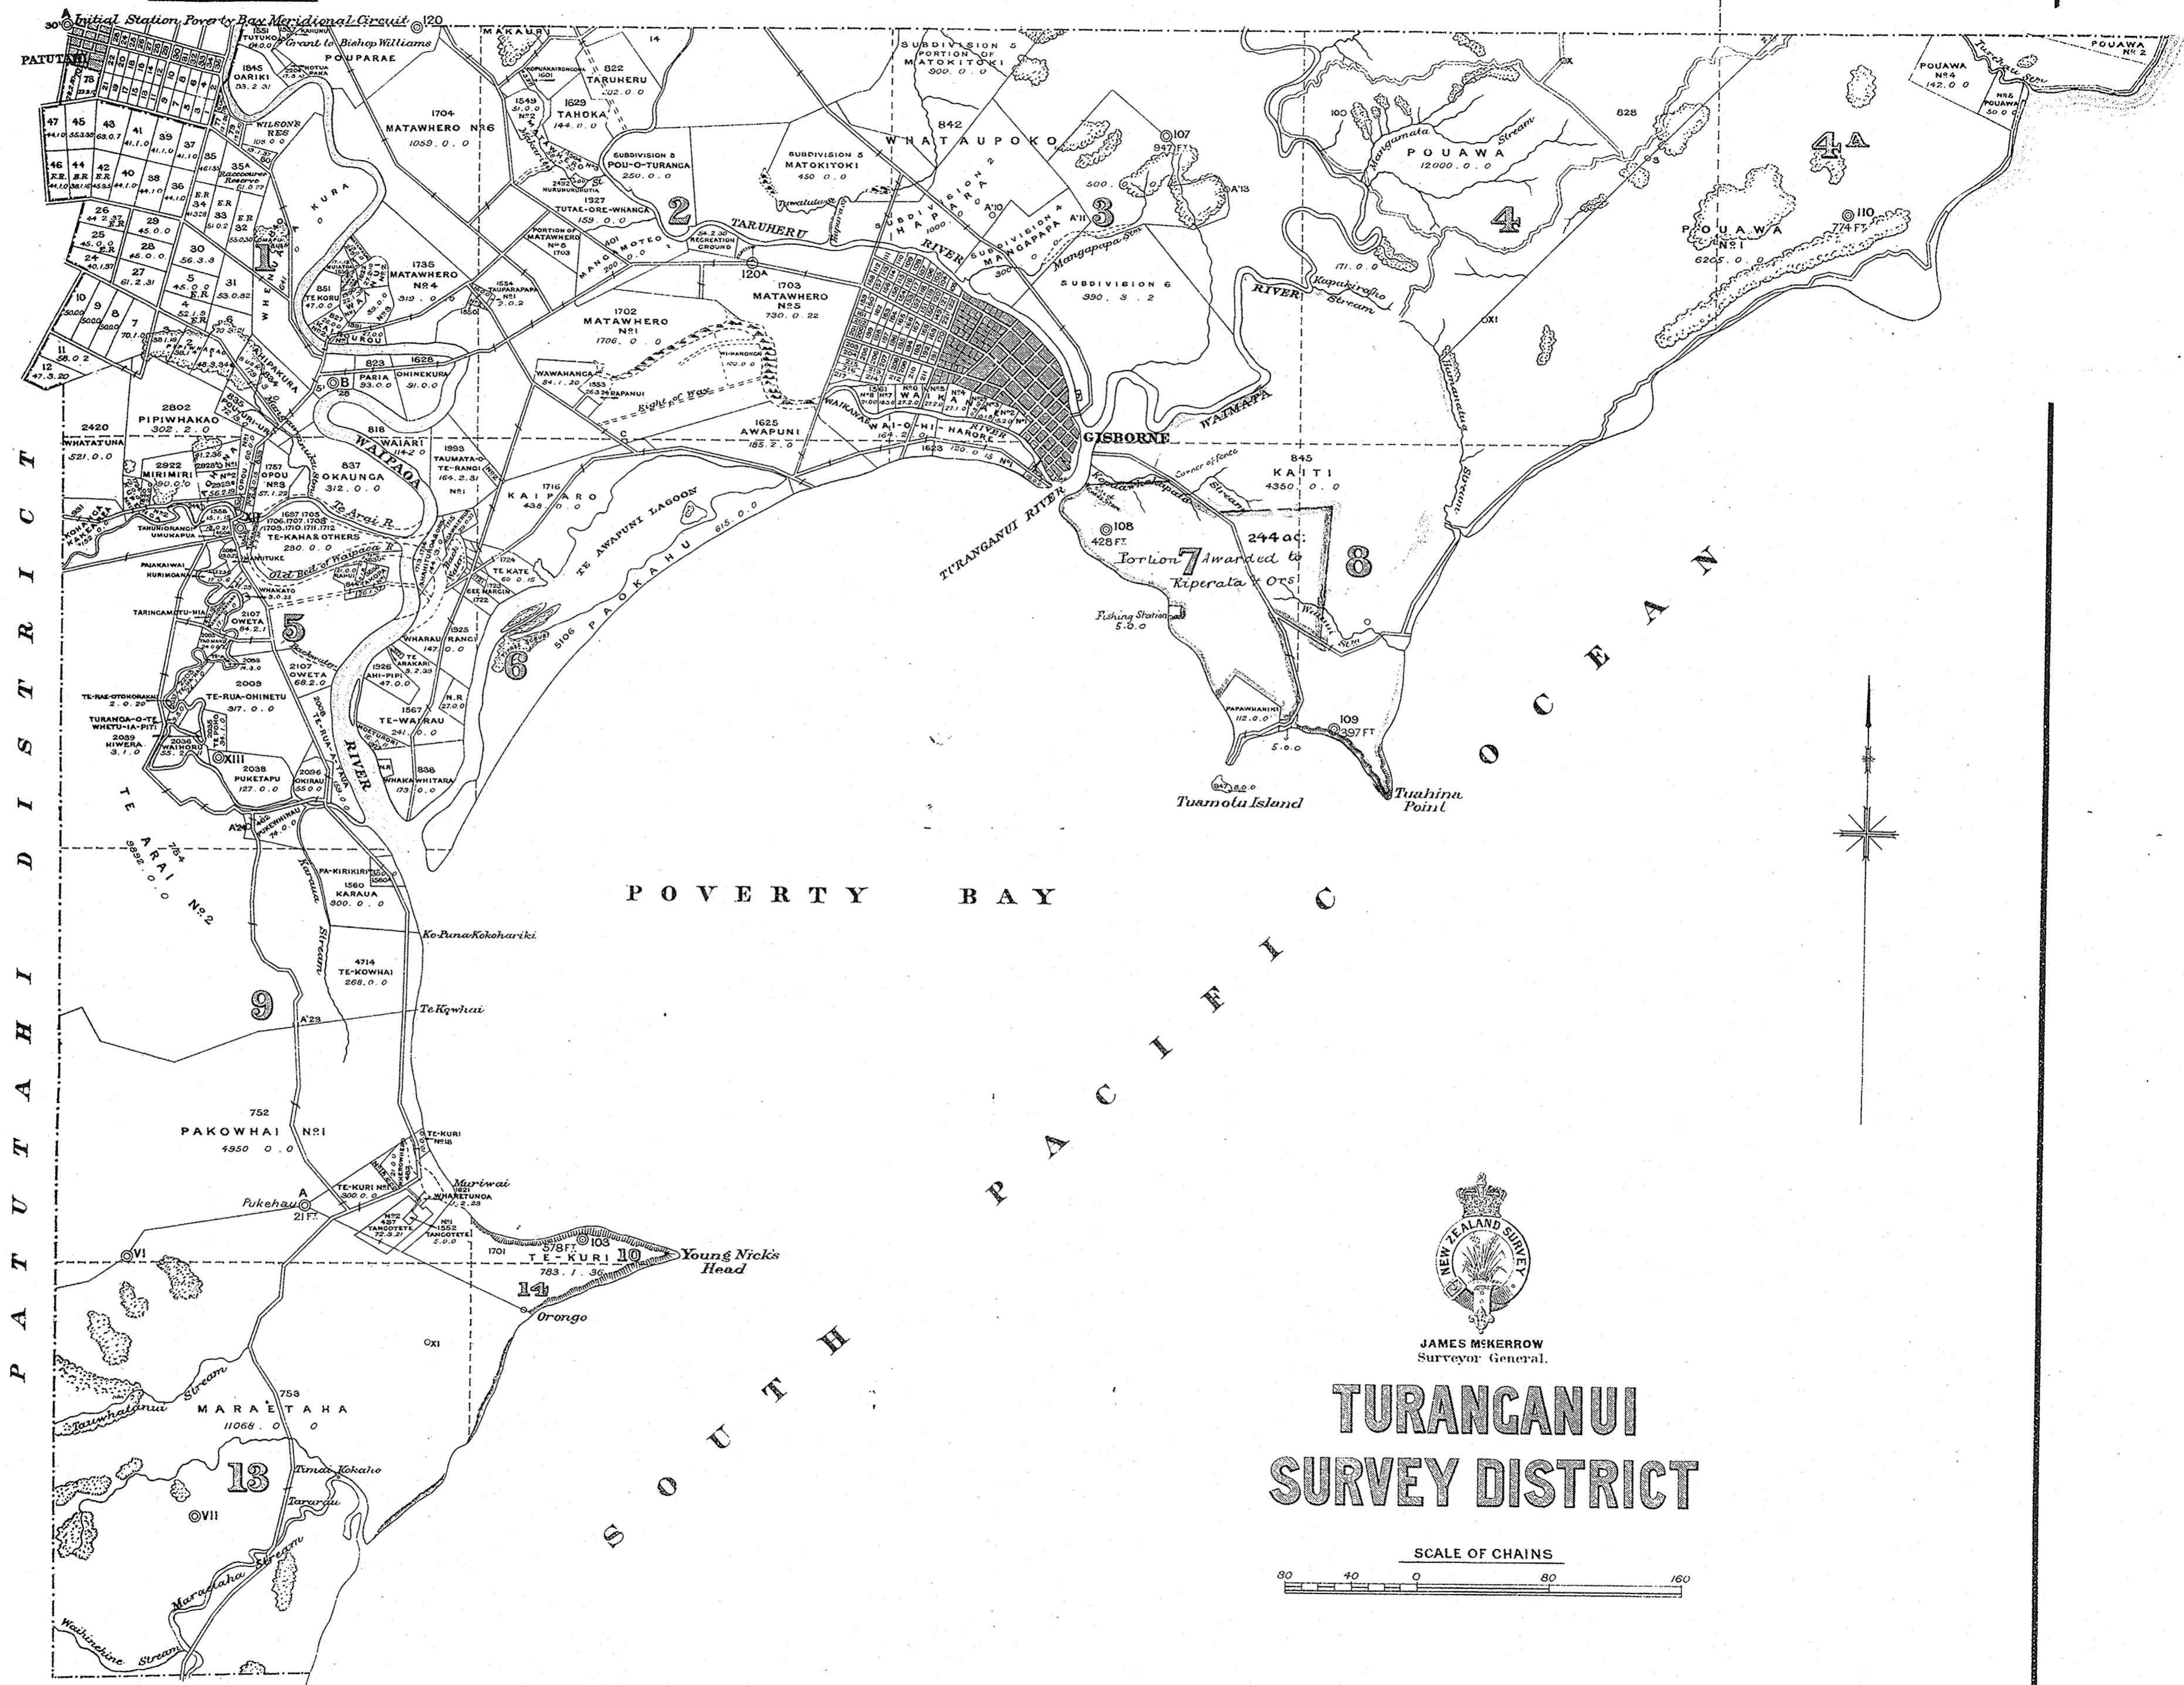

PACIFIC PACIFIC

PACIFIC PACIFIC

PACIFIC PACIFIC

TURANGANUI SUR

1884

OLD & RARE

PACIFIC PACIFIC

PACIFIC PACIFIC

W A I M A T A D I S T R I C T

W H A N G A R A D I S T R I C T

P A R I T U D I S T R I C T

JAMES MEKERROW
Surveyor General.

TURANGANUI SURVEY DISTRICT

SCALE OF CHAINS

Drawn by J.M. Kemp Jan. 1884

Photolithographed at the General Survey Office, Wellington, N.Z., March, 1884.